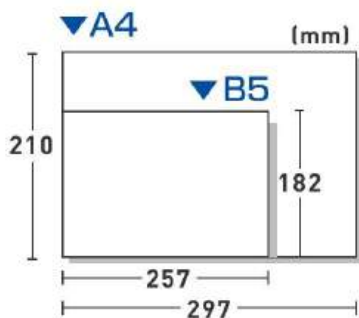

●チラシは、お店にとって大切な営業マン。モノを売ったりヒトを集めたり、お客様に伝えたい内容を的確に伝えるツールとしてご活用ください。

- ※ 版下代抜きの価格です。詳しくは版下データ作成のページをご覧ください。
- ※ DIC番号など特色の印刷色、指定以外の用紙をご希望の場合は別途お見積りとなります。
- ※ データをお持ち込み頂く場合には、イラストレータ(拡張子[.ai]) 以外のデータは別途修正料金を頂く場合があります。
- ※ 二つ折りなどの折り加工をご希望の場合には、追加オプション料金と追加納期が必要です。
- ※ 校正は、カラーレーザープリンタによるイメージ出力のみとなります。実際の印刷色とは若干の違いが生じる場合があります。
- ※ 工場からの出荷による国内1カ所(一部地域/離島は除く) への配送料金は印刷料金に含まれます。
- ※ 印刷の色味はその都度変わる可能性がございます。そのためリピートでも色が変わる場合があります。

納期	校了から 3日後出荷	※工場入稿締切り平日 15 時。 ※土・日・祝日を除く。 ※追加加工がある場合は納期がプラスされます。
	校了から 5日後出荷	
	校了から 7日後出荷	

用紙	斤量(厚さ)
コート紙	90kg・110kg
マットコート紙	90kg・110kg
上質紙	90kg・110kg

チラシ片面 (版下作成代)	A3	B4	A4	B5	A5・A6・B6
	税込/税抜	税込/税抜	税込/税抜	税込/税抜	税込/税抜
レイアウト有り	¥19,800~/¥18,000~	¥14,850~/¥13,500~	¥9,900~/¥9,000~	¥8,250~/¥7,500~	¥4,950~/¥4,500~
レイアウト無し	¥59,400~/¥54,000~	¥44,550~/¥40,500~	¥29,700~/¥27,000~	¥24,750~/¥22,500~	¥14,850~/¥13,500~