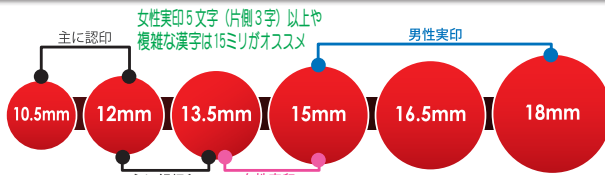

個人印について
認印から実印までの用途と印鑑サイズとの一般的な関係図です。

※当日仕上げ 1本 約2時間～
追加料金 330円(税込)～
状況により出来ないことがあります。

※校正代別途、認印 ¥550(税込)/¥500(税抜)
実印 ¥1,100(税込)/¥1,000(税抜)

<http://hanko21-chitokara.jp>