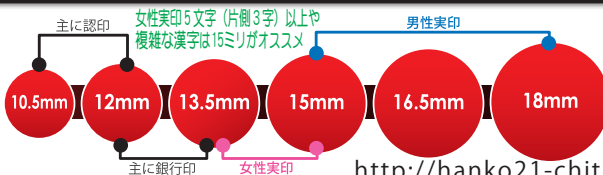

個人印について
認印から実印までの用途と印鑑サイズとの一般的な関係図です。

※当日仕上げ 1本 約2時間～
追加料金 220円(税込)～
状況により出来ないことがあります。

※校正代別途、認印 ¥550(税込)/¥500(税抜)
実印 ¥1,100(税込)/¥1,000(税抜)

<http://hanko21-chitokara.jp>